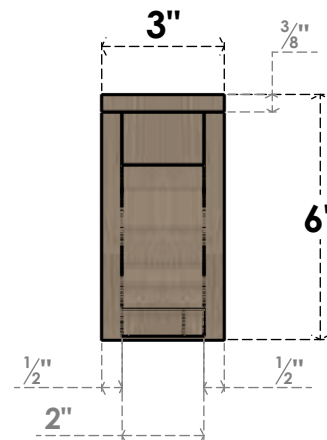

ITEM NUMBER: CORU03X18X06HLDRCPR

3"W X 18"D X 6"H SERIES 3 THIN HIGHLAND ROUGH CEDAR TIMBERTHANE
FAUX WOOD CORBEL, PRIMED

SIDE PROFILE

FRONT PROFILE

ISOMETRIC

EKENA MILLWORK
2300 WEST MAIN ST.
CLARKSVILLE, TX 75426
TOLL FREE: 866-607-0453
WWW.EKENAMILLWORK.COM

NOTES

1. INSTALLATION TO BE COMPLETED IN ACCORDANCE WITH MANUFACTURER'S SPECIFICATIONS.
2. DRAWING MAY NOT BE TO SCALE
3. THIS DRAWING IS INTENDED FOR DESIGN AND PLANNING PURPOSES ONLY.
4. ALL INFORMATION CONTAINED HEREIN WAS CURRENT AT THE TIME OF DEVELOPMENT BUT MUST BE REVIEWED AND APPROVED BY THE PRODUCT MANUFACTURER TO BE CONSIDERED ACCURATE.
5. TIMBERTHANE ARCHITECTURAL PRODUCTS ARE MADE FROM HIGH DENSITY URETHANE AND COME FACTORY PRIMED