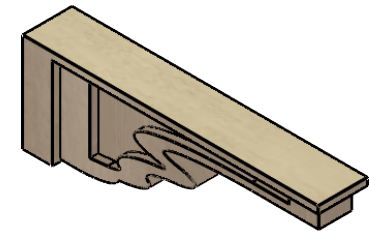

ITEM NUMBER: CORU03X18X06HLDRCPR

3"W X 18"D X 6"H SERIES 3 THIN HIGHLAND ROUGH CEDAR TIMBERTHANE
FAUX WOOD CORBEL, PRIMED

SIDE PROFILE

FRONT PROFILE

ISOMETRIC

EKENA MILLWORK
2300 WEST MAIN ST.
CLARKSVILLE, TX 75426
TOLL FREE: 866-607-0453
WWW.EKENAMILLWORK.COM

NOTES

1. INSTALLATION TO BE COMPLETED IN ACCORDANCE WITH MANUFACTURER'S SPECIFICATIONS.
2. DRAWING MAY NOT BE TO SCALE
3. THIS DRAWING IS INTENDED FOR DESIGN AND PLANNING PURPOSES ONLY.
4. ALL INFORMATION CONTAINED HEREIN WAS CURRENT AT THE TIME OF DEVELOPMENT BUT MUST BE REVIEWED AND APPROVED BY THE PRODUCT MANUFACTURER TO BE CONSIDERED ACCURATE.
5. TIMBERTHANE ARCHITECTURAL PRODUCTS ARE MADE FROM HIGH DENSITY URETHANE AND COME FACTORY PRIMED