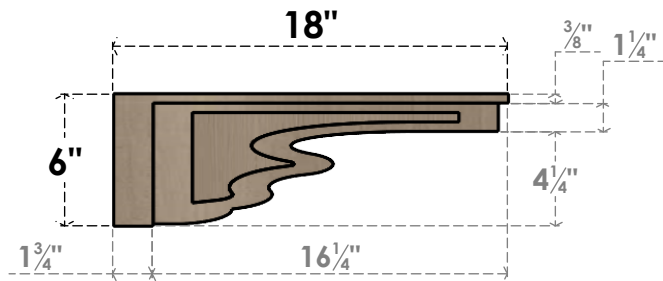

ITEM NUMBER: CORU03X18X06HLDRCPR

3"W X 18"D X 6"H SERIES 3 THIN HIGHLAND ROUGH CEDAR TIMBERTHANE
FAUX WOOD CORBEL, PRIMED

SIDE PROFILE

FRONT PROFILE

ISOMETRIC

EKENA MILLWORK
2300 WEST MAIN ST.
CLARKSVILLE, TX 75426
TOLL FREE: 866-607-0453
WWW.EKENAMILLWORK.COM

NOTES

1. INSTALLATION TO BE COMPLETED IN ACCORDANCE WITH MANUFACTURER'S SPECIFICATIONS.
2. DRAWING MAY NOT BE TO SCALE
3. THIS DRAWING IS INTENDED FOR DESIGN AND PLANNING PURPOSES ONLY.
4. ALL INFORMATION CONTAINED HEREIN WAS CURRENT AT THE TIME OF DEVELOPMENT BUT MUST BE REVIEWED AND APPROVED BY THE PRODUCT MANUFACTURER TO BE CONSIDERED ACCURATE.
5. TIMBERTHANE ARCHITECTURAL PRODUCTS ARE MADE FROM HIGH DENSITY URETHANE AND COME FACTORY PRIMED